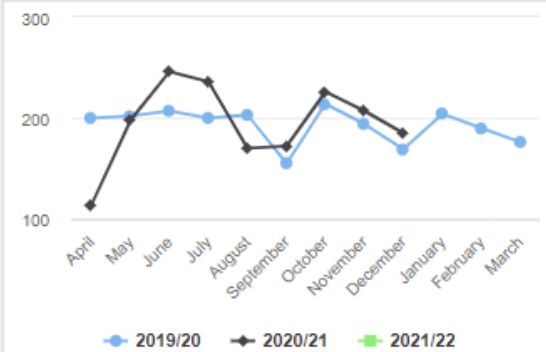

SH-P1 Major apps on target

SH-P2 Non-Major apps on target

SH-P4 Major on target without eot

SH-P5 Non-Major apps on target without eot

SH-P7 No of applications registered

SH-P8 Planning Workload

SH-P9 No of applications determined