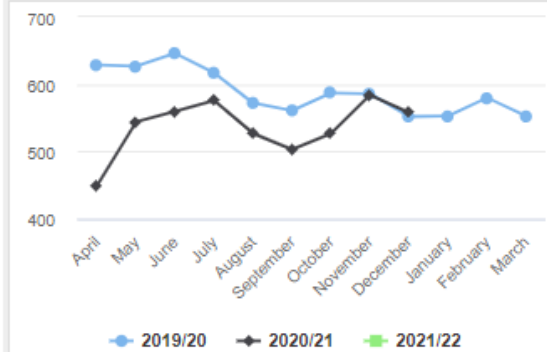

SH-P1 Major apps on target

SH-P2 Non-Major apps on target

SH-P4 Major on target without eot

SH-P5 Non-Major apps on target without eot

SH-P7 No of applications registered

SH-P8 Planning Workload

SH-P9 No of applications determined